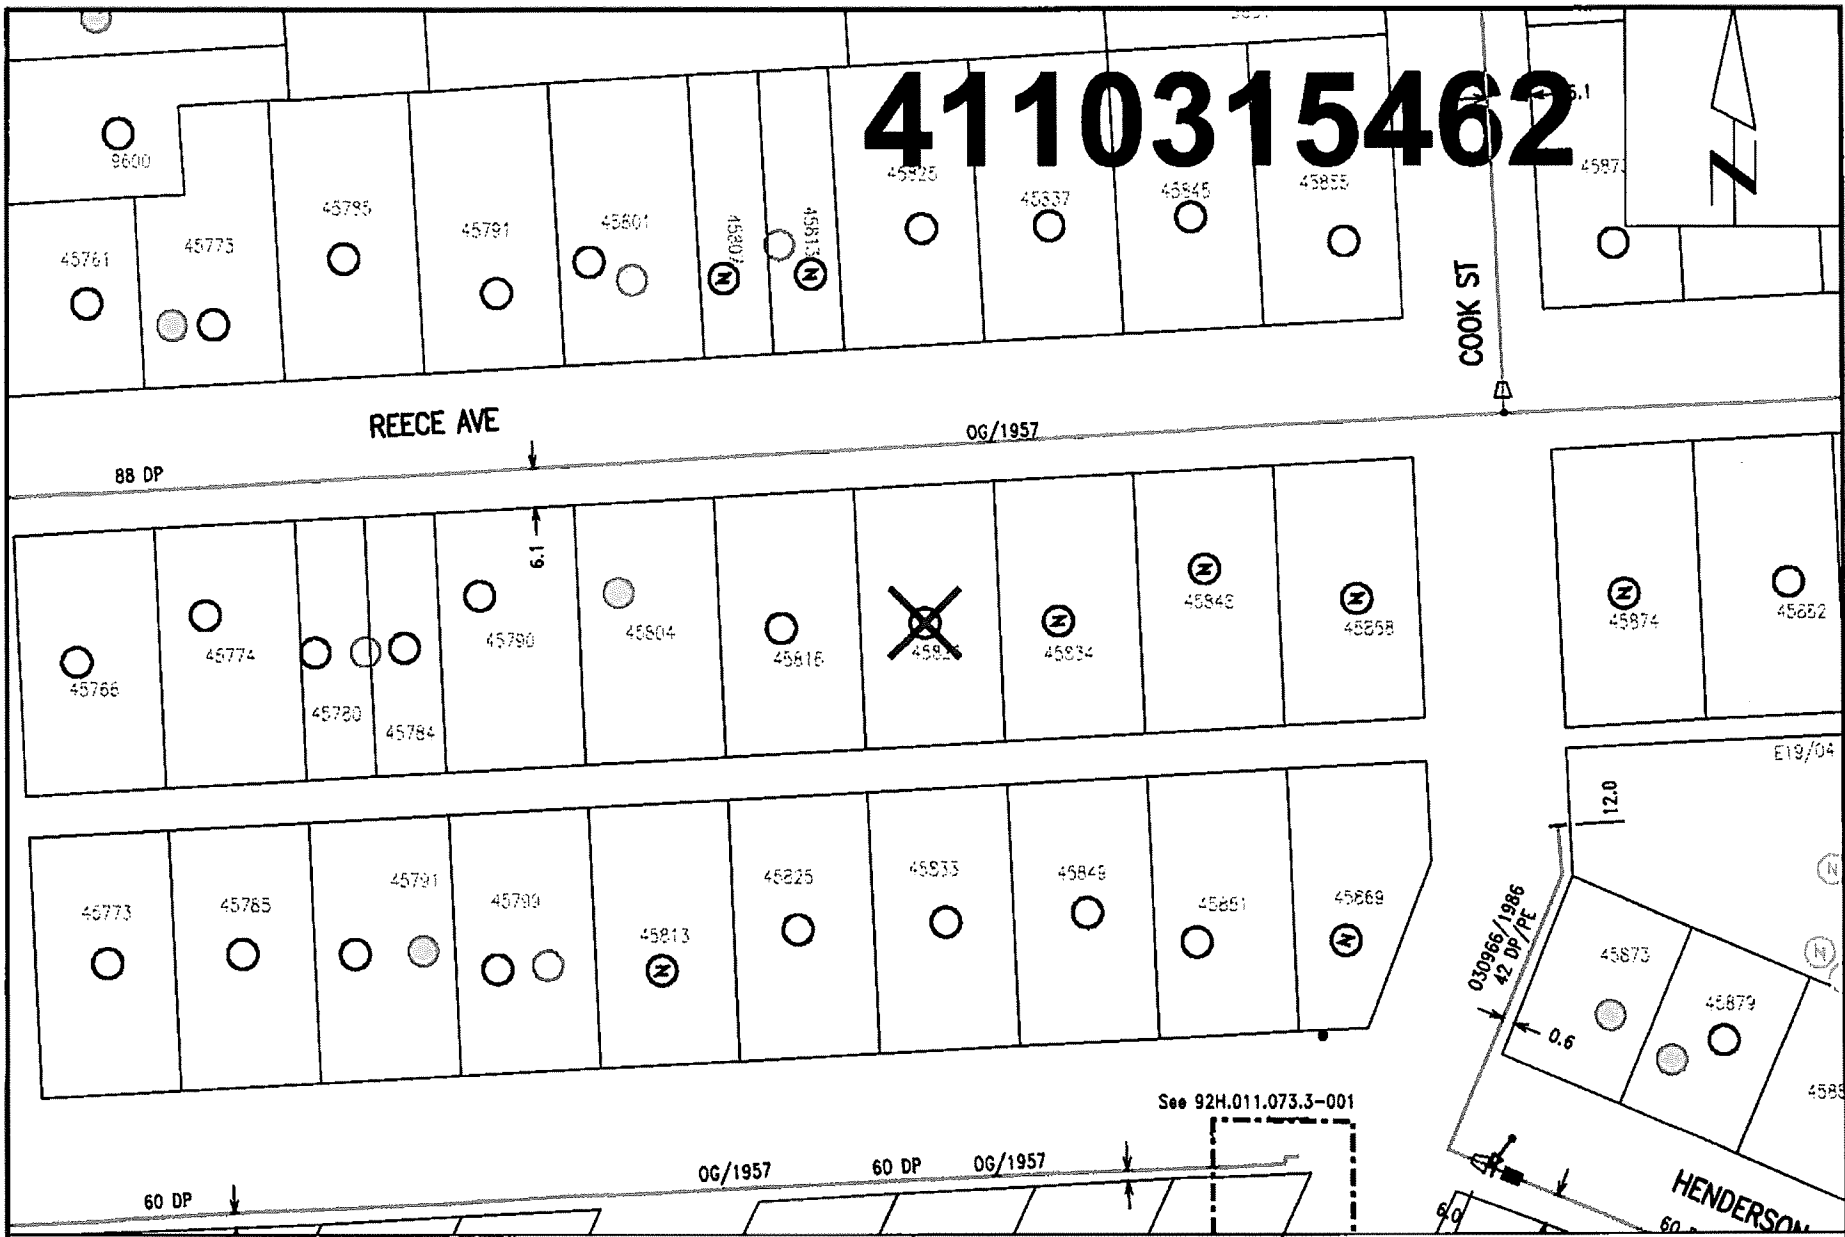

# 4110315462

**Nearest Intersection: Henderson Ave and Tupper St.**  
**Distance from lot to intersection is 81 meters (68 degrees South of West).**  
**View Scale: 1:1000**

**45826 Reece Ave, Chilliwack**  
Order #: 31036503 Prem #: 294410 City Limits: Chilliwack  
X: 1294977012.00 Y: 470597331.00 Select autotext type 2018/11/13

Fortis BC Gas  
45826 Reece Ave  
Figure 3.4.1